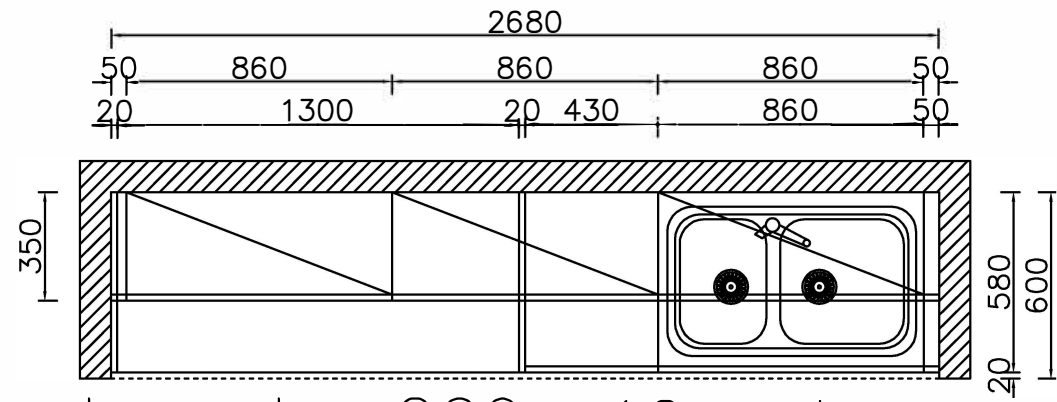

DESIGN DATE: MARCH 3RD, 2022

VERSION: 1st

SIGNATURE:

TOTAL/PAGE: 5/1

Sveadahls kök

立面图
ELEVATION

© 立面图
ELEVATION

Laundry 209 12 sets