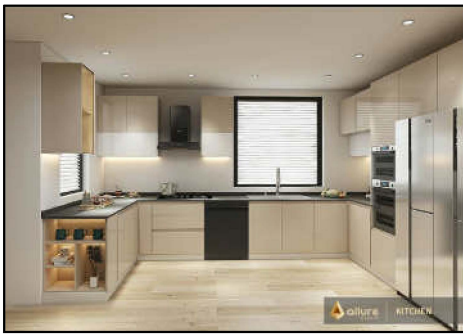

205 Kitchen

12 sets

- Base Cabinet
- Wall Cabinet
- Counter top

立面图
ELEVATION

sveadahl

to create life

MARKING: KITCHEN

PROJECT NAME:

DESIGN DATE: MARCH 3RD, 2022

VERSION: 1st

SIGNATURE:

TOTAL/PAGE: 5/1

Sveadahls kök

立面图
ELEVATION

© 立面图
ELEVATION

Laundry 209 12 sets