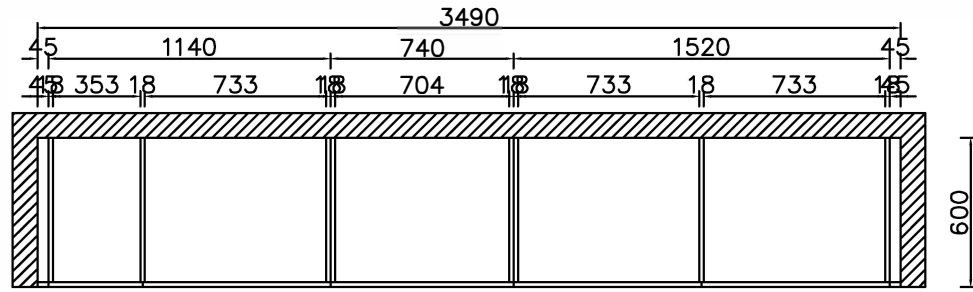

Wardrobe 204 (Version C) 3 sets