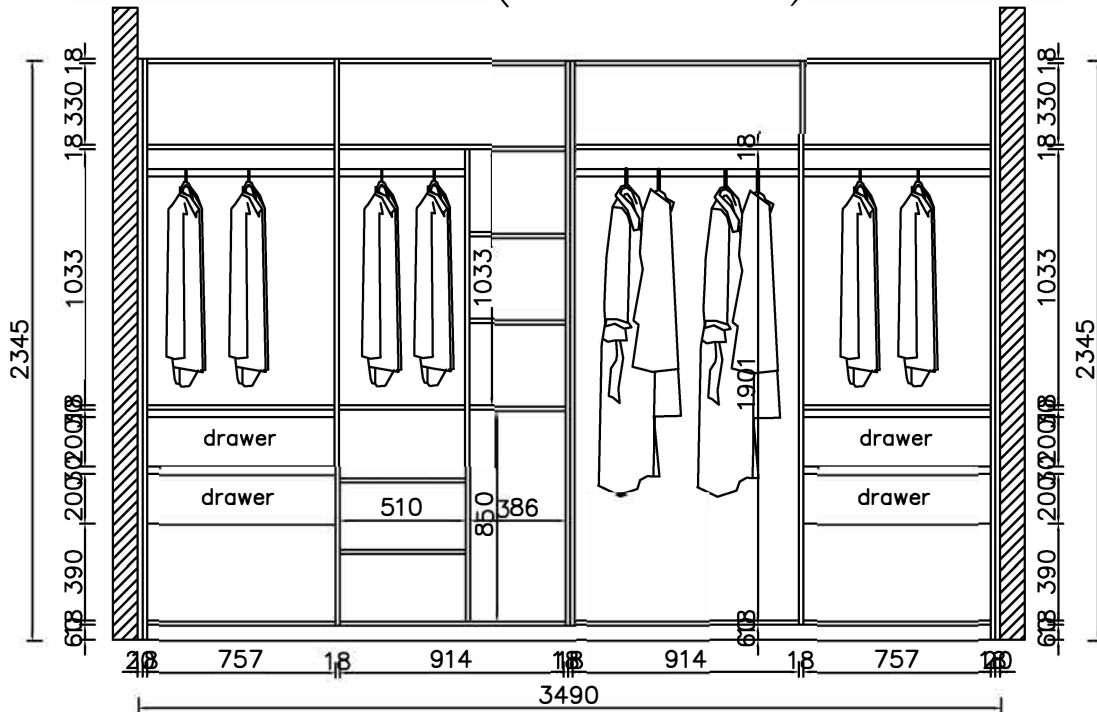

DESIGN DATE: MARCH 3RD, 2022

VERSION: 1st

SIGNATURE:

TOTAL/PAGE: 5/1

Sveadahls kök

立面图
ELEVATION

© 立面图
ELEVATION

Laundry 209 12 sets

Wardrobe 204 (Version A) 7 sets

Wardrobe 204 (Version B) 2 sets

Wardrobe 204 (Version C) 3 sets