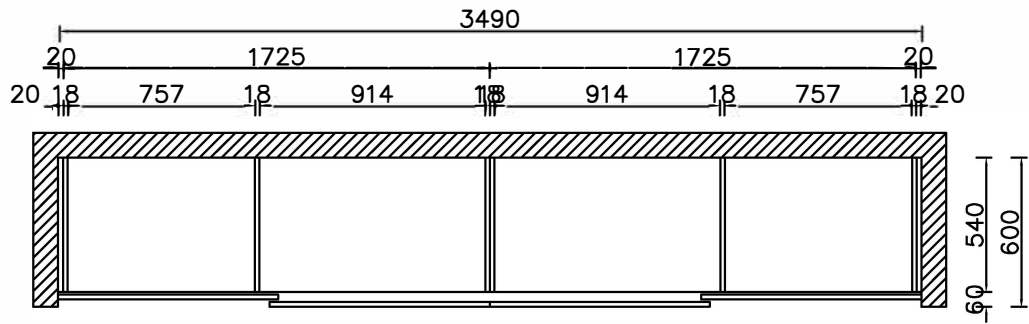

Wardrobe 204 (Version B) 2 sets