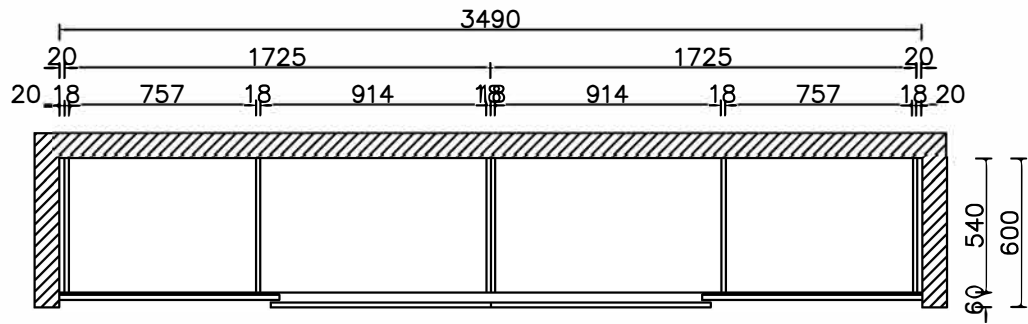

DESIGN DATE: MARCH 3RD, 2022

VERSION: 1st

SIGNATURE:

TOTAL/PAGE: 5/1

Sveadahls kök

立面图
ELEVATION

© 立面图
ELEVATION

Laundry 209 12 sets