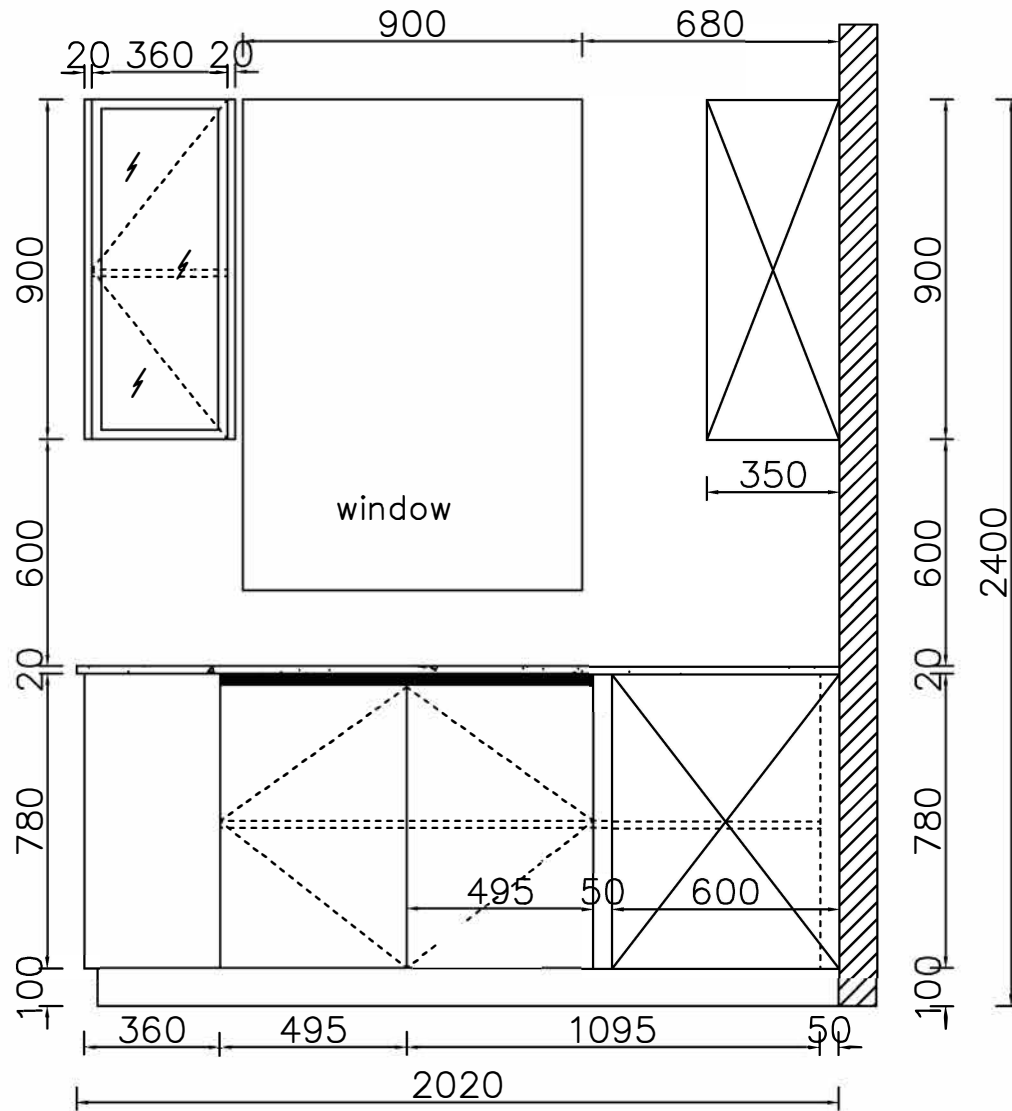

205 Kitchen

12 sets

- Base Cabinet
- Wall Cabinet
- Counter top

立面图
ELEVATION

sveadahl

to create life

MARKING: KITCHEN

PROJECT NAME:

DESIGN DATE: MARCH 3RD, 2022

VERSION: 1st

SIGNATURE:

TOTAL/PAGE: 5/1

Sveadahls kök

立面图
ELEVATION

© 立面图
ELEVATION

Laundry 209 12 sets

Wardrobe 204 (Version A) 7 sets

Wardrobe 204 (Version B) 2 sets

Wardrobe 204 (Version C) 3 sets