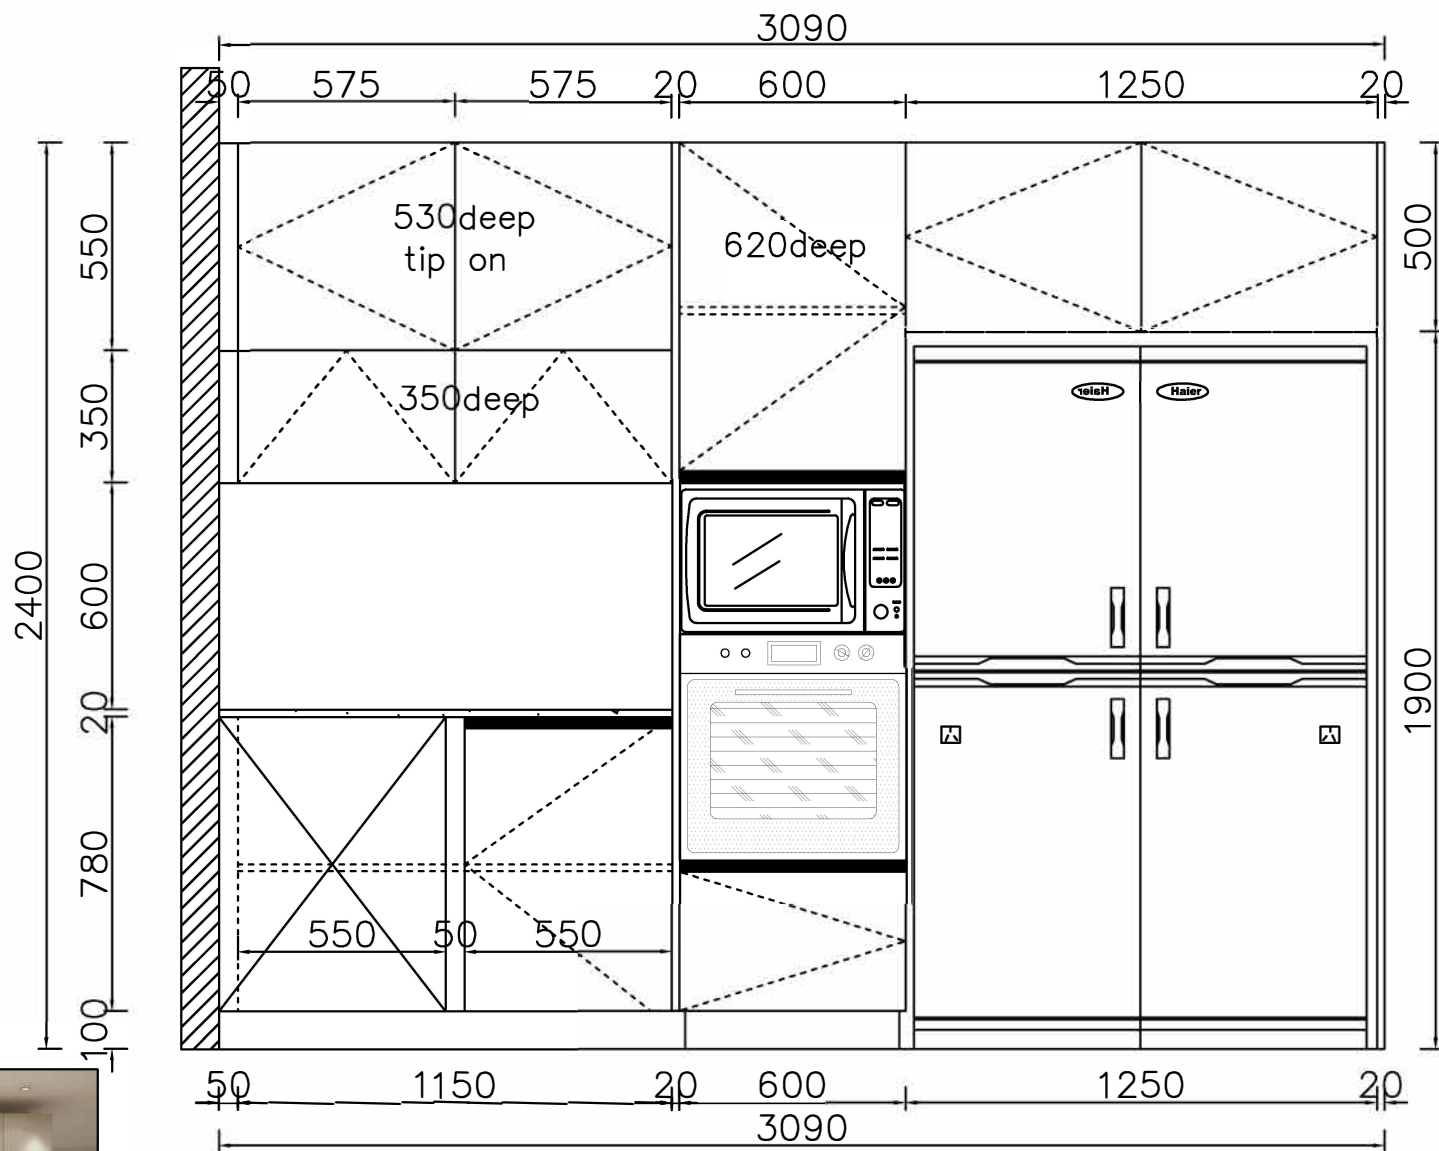

205 Kitchen

12 sets

- Base Cabinet
- Wall Cabinet
- Counter top

立面图
ELEVATION

sveadahl

to create life

MARKING: KITCHEN

PROJECT NAME:

DESIGN DATE: MARCH 3RD, 2022

VERSION: 1st

SIGNATURE:

TOTAL/PAGE: 5/1

Sveadahls kök

立面图
ELEVATION

© 立面图
ELEVATION

Laundry 209 12 sets