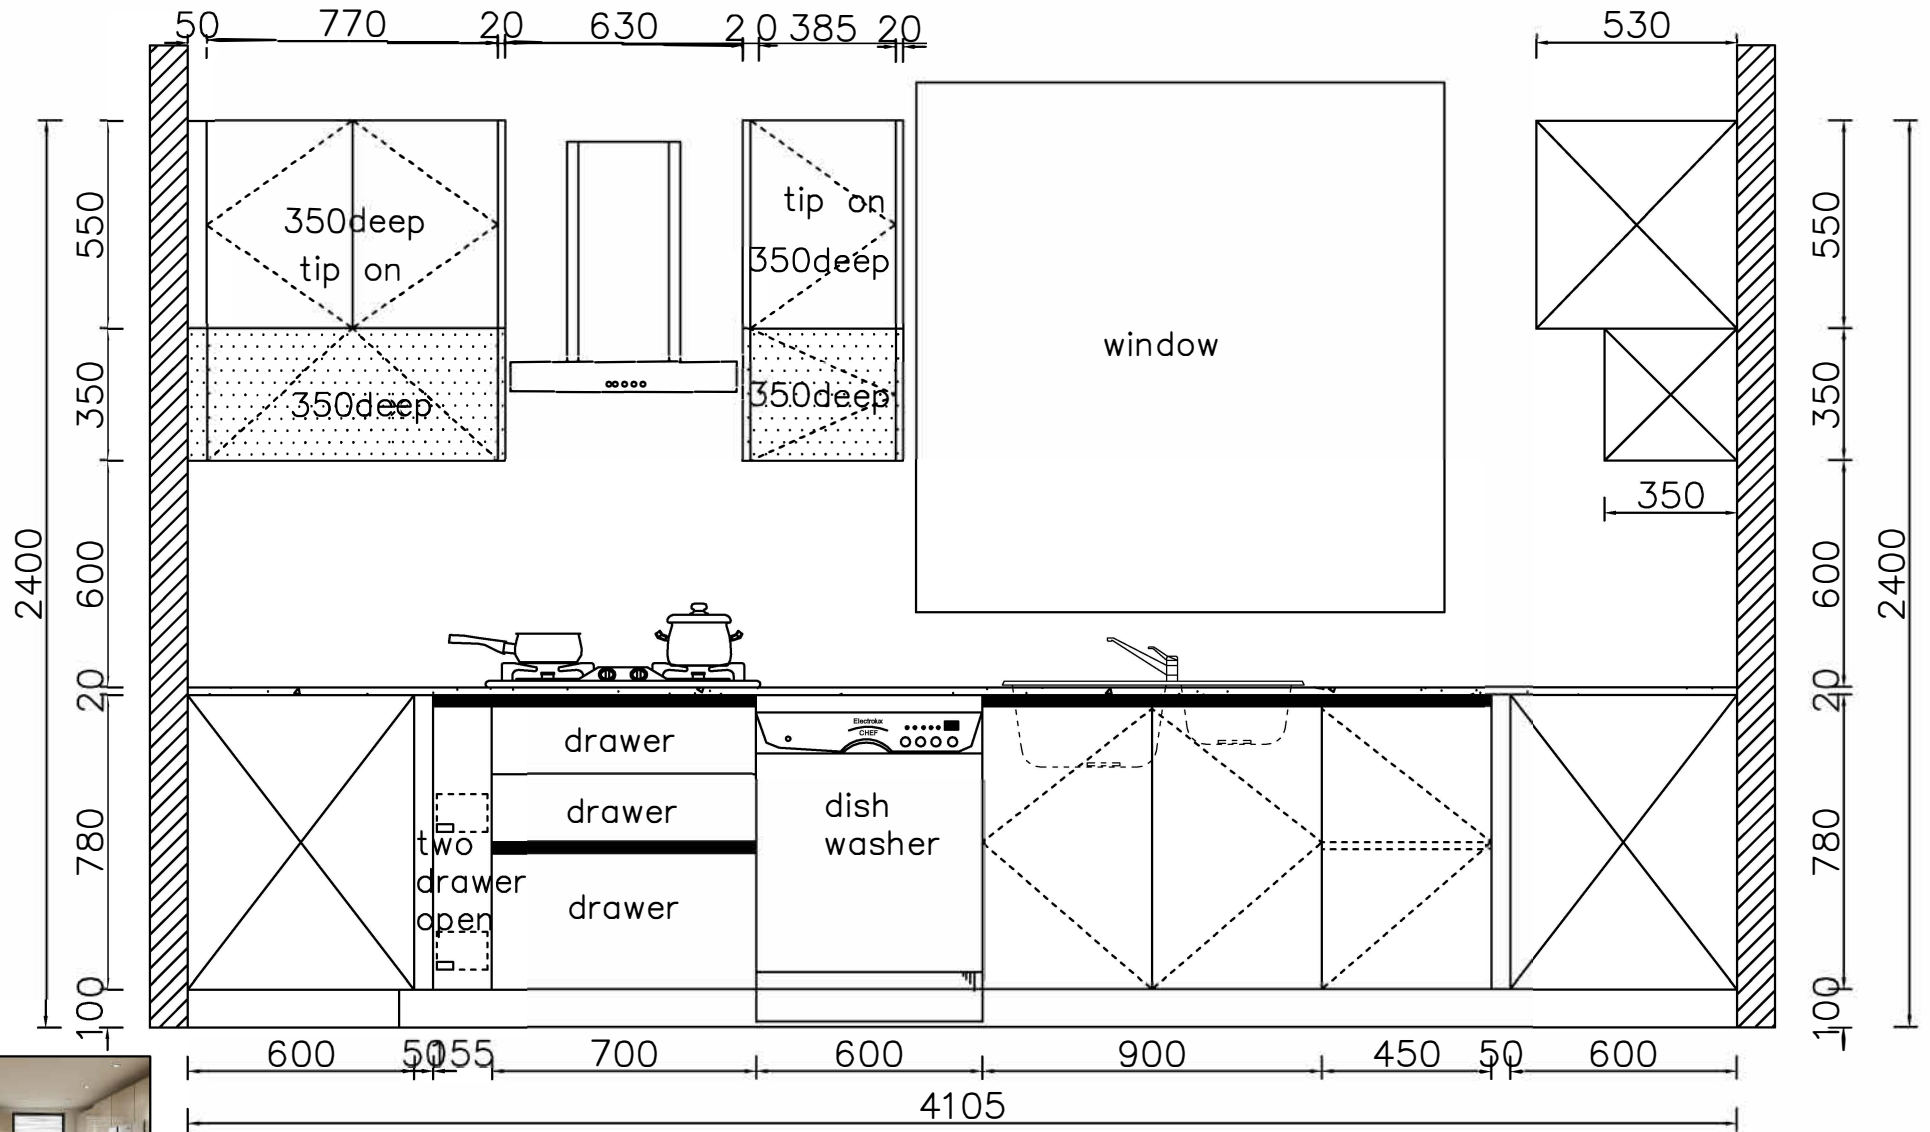

205 Kitchen

12 sets

- Base Cabinet
- Wall Cabinet
- Counter top

立面图
ELEVATION

sveadahl

to create life

MARKING: KITCHEN

PROJECT NAME:

DESIGN DATE: MARCH 3RD, 2022

VERSION: 1st

SIGNATURE:

TOTAL/PAGE: 5/1

Sveadahls kök

立面图
ELEVATION

© 立面图
ELEVATION

Laundry 209 12 sets

Wardrobe 204 (Version A) 7 sets

Wardrobe 204 (Version B) 2 sets

Wardrobe 204 (Version C) 3 sets