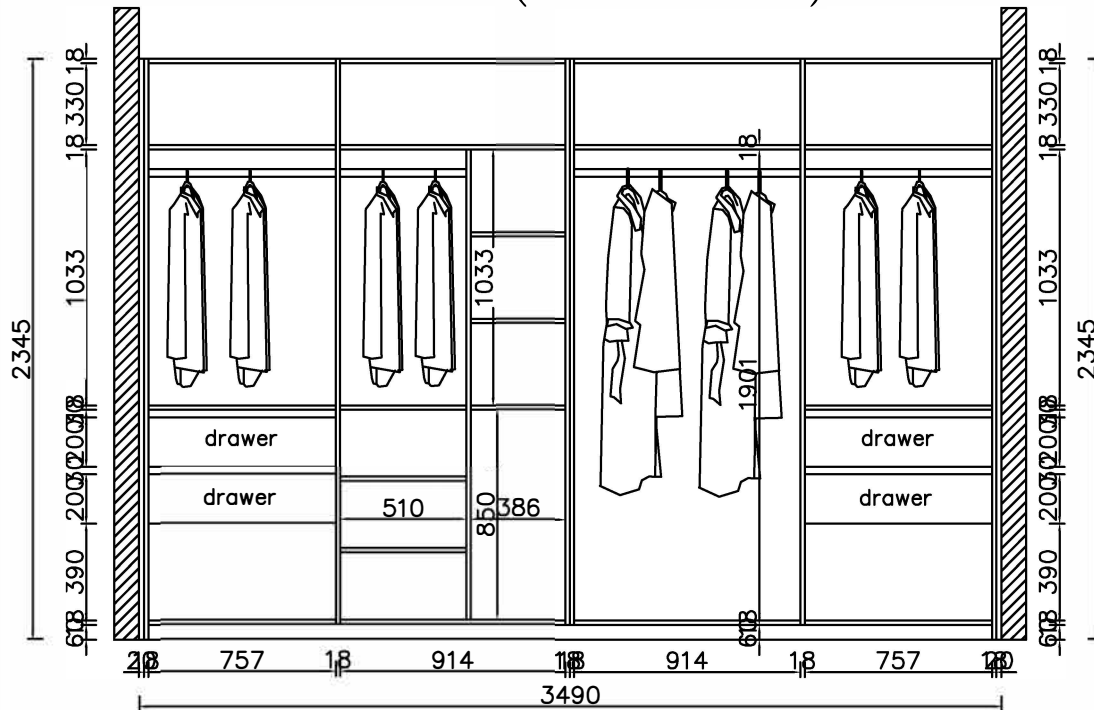

DESIGN DATE: MARCH 3RD, 2022

VERSION: 1st

SIGNATURE:

TOTAL/PAGE: 5/1

Sveadahls kök

立面图
ELEVATION

© 立面图
ELEVATION

Laundry 209 12 sets

Wardrobe 204 (Version A) 7 sets

Wardrobe 204 (Version B) 2 sets

Wardrobe 204 (Version C) 3 sets