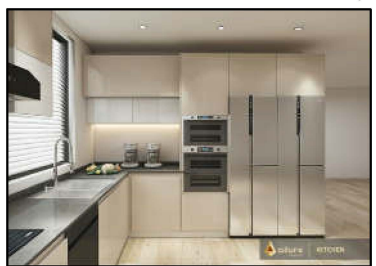

205 Kitchen

12 sets

- Base Cabinet
- Wall Cabinet
- Counter top

立面图
ELEVATION

sveadahl

to create life

MARKING: KITCHEN

PROJECT NAME:

DESIGN DATE: MARCH 3RD, 2022

VERSION: 1st

SIGNATURE:

TOTAL/PAGE: 5/1

Sveadahls kök

立面图
ELEVATION

© 立面图
ELEVATION

Laundry 209 12 sets