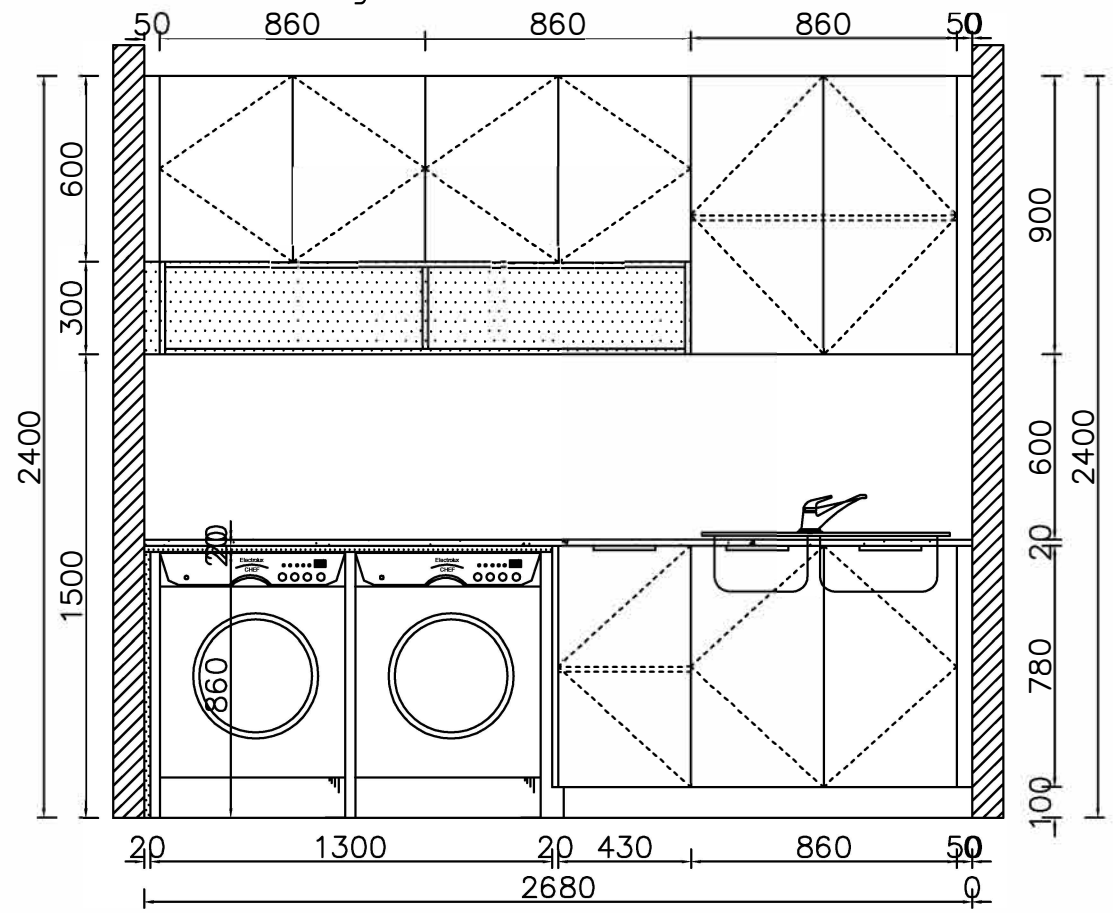

205 Kitchen

12 sets

- Base Cabinet
- Wall Cabinet
- Counter top

立面图
ELEVATION

sveadahl

to create life

MARKING: KITCHEN

PROJECT NAME:

DESIGN DATE: MARCH 3RD, 2022

VERSION: 1st

SIGNATURE:

TOTAL/PAGE: 5/1

Sveadahls kök

立面图
ELEVATION

© 立面图
ELEVATION

Laundry 209 12 sets